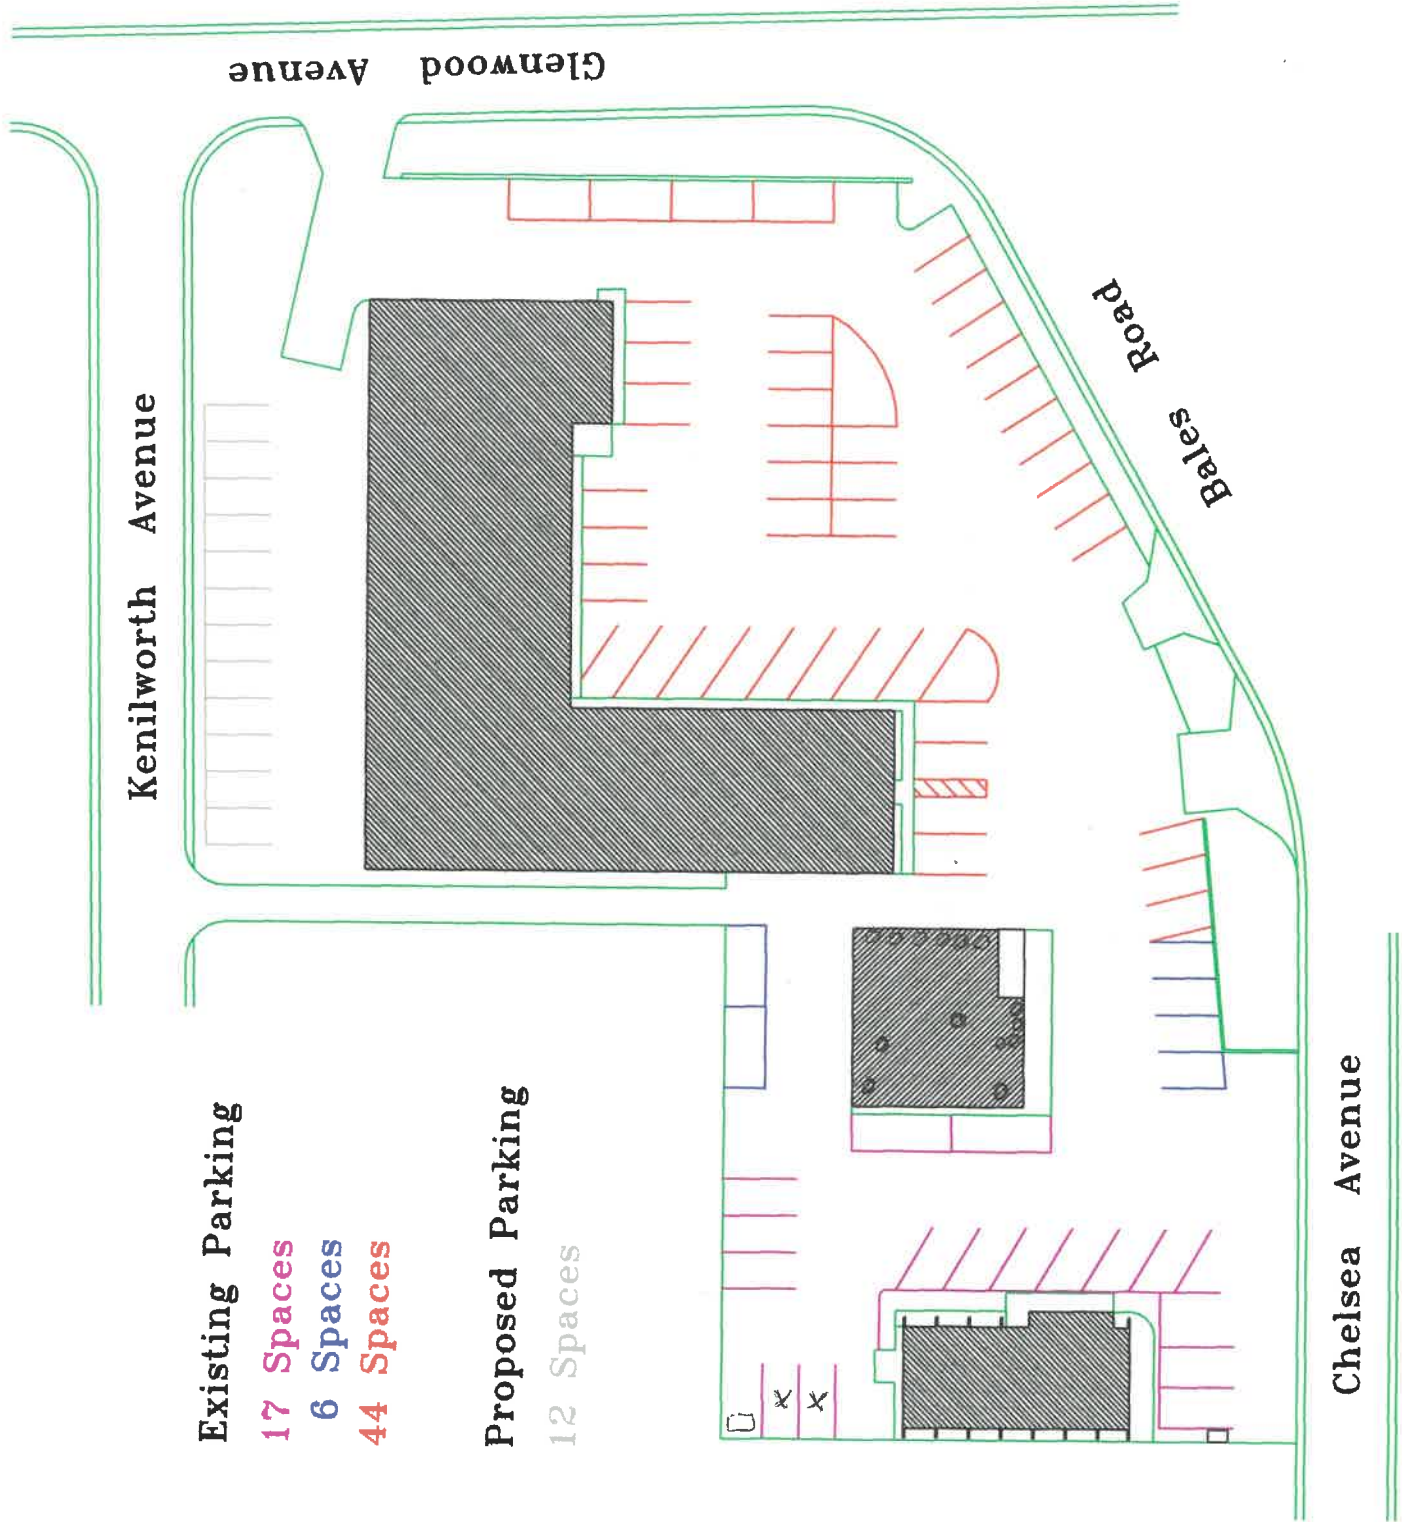

1036 Chelsea Ave

Expressions - Hair Artistry & Spa - Weekly Work Schedule

| Monday | Tuesday | Wednesday | Thursday | Friday | Saturday | Sunday |
|--------------------------|-----------------------------------|-----------------------------------|-------------------------------------|-------------------------------------|---|----------|
| Desiree Susie Kari | Vicki Monica Susie Shari | Desiree Susie Kari Shari | Vicki Monica Desiree Shari | Vicki Desiree Susie Monica | Monica Kari Desiree(alt.) Susie(alt.) Vicki(alt.) | Clean Up |

Hours of operation:

- Mon.-Thurs. 8:00a.m.-9:00p.m.
- Fri.- 8:00a.m.-6:00p.m.
- Sat.8:00a.m.-3:00p.m.

Please Note: This is a proposed work schedule depending on the needs for parking of "The Henry Housing Authority"

Kenilworth Avenue

Glenwood Avenue

Bales Road

Chelsea Avenue

Expressions
hair artistry & spa
1036 Chelsea Ave.
Napoleon, Ohio 43545
(419) 592-7185

Parking:
6 Spaces